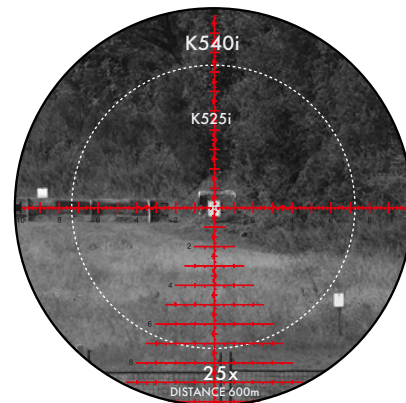

KAHLES

K540i REFINED UNPARALLELED PERFORMANCE.

5-40x56i

Designed for professional long-range shooting, the K540i sets a bold new standard. Its unparalleled field of view provides maximum downrange clarity and enables seamless target transition, essential in fast-paced scenarios.

FEATURES

First focal plane

Illuminated reticle

Main tube diameter 36 mm

10 MIL per revolution turrets

Adjustment direction CCW

Top mounted parallax

Windage left or right

EASYREAD

REVOLUTION INDICATOR

ZEROSTOP

TWISTGUARD

VISIONFLEX

* Based on the comparison to K525i (2025) at 25x.

RETICLES

SKMR+

SKMR4+

MSR2/Ki

SCAN TO EXPLORE OUR PORTFOLIO.

K A H L E S

K540i REFINED TECHNICAL DATA

Focal plane	FFP
Magnification	5-40
Objective lens diameter (mm)	56
Field of view (m/100 m)	10,2-1,3
Exit pupil diameter (mm)	7,7-1,4
Eye relief (mm)	92
Diopter compensation (dpt)	+2/-3
Twilight factor (DIN 58388)	16,7-47,3
Parallax adjustment (m)	20 - ∞
Impact correction / Click E/W	.1 MRAD
Clicks / Revolution E/W	100/100
Adjustment range E/W (m/100 m)	2,9 / 1,2
Adjustment direction	CCW
Windage	left/right
Maintube diameter (mm)	36
Length (mm)	409
Weight (g)	1115
Battery type	CR2032
Objective filter thread	M58 x 0,75
Reticles	SKMR4+ SKMR+ MSR2/Ki
Illumination	
VISIONFLEX	
EASYREAD	
ZEROSTOP	
TWISTGUARD	
Waterproof (ISO9022-8)	
Accessories (optional)	Flip-Up Cover Objective 56 mm / Ocular 52 mm, Sunshield 56 mm, Killflash ARD 56 mm, Parallax Spinner K-1, Throw Lever K-1, Bubble Level 36 mm